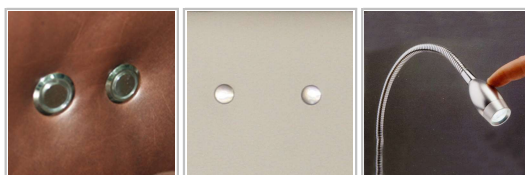

Multicovering / Components / Optional vers.

TOUCH

TP

T_LED