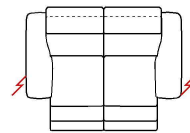

↑ fold following the dotted line ↑

n_Megan

NICOLETTIHOME

L Length - H Height - D Depth - SH Seat Height - SD Seat Depth
Dimensions refer to maximum sizes of the version with closed mechanism (where available).

dimensions	L 104 H79 D108 SH46 SD58	L 174 H79 D108 SH46 SD58	L 194 H79 D108 SH46 SD58	L 214 H79 D108 SH46 SD58	L 80 H- D70 SH46 SD-
version code	190	200	240	300	635
Description	small chair	2 seater	2 1/2 seater	3 seater	rectangular ottoman