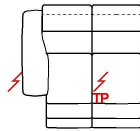

↓ fold following the dotted line ↓

↑ fold following the dotted line ↑

n_Megan

NICOLETTIHOME

L Length - H Height - D Depth - SH Seat Height - SD Seat Depth
 Dimensions refer to maximum sizes of the version with closed mechanism (where available).

dimensions	L 118 H79 D108 SH46 SD58	L 99 H79 D108 SH46 SD58	L 99 H79 D108 SH46 SD58	L 147 H79 D108 SH46 SD58	L 147 H79 D108 SH46 SD58
version code	169	173	174	210	220
Description	chr no arms mer.lft fac. term.	elec.rec.chair 1arm raf	elec.rec.chair 1arm laf	1right arm facing 2 str	1left arm facing 2 str